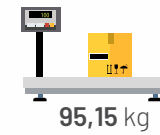

PLUS CORNER SET

PLUS CORNER SET

PLUS CORNER SET

PLUS POUF

PUZZLE CORNER SET

	Length	Height	Width
Pouf	63	48	63

* Plywood

* Pocket Spring