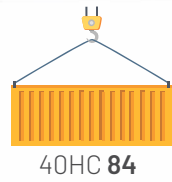

TRUCK 240

3.368 m³

71.4 kg

SIESTA SOFABED

SMART SOFA SET

SIESTA SOFABED

TRIPLE SOFA BOX CONTENTS

TRIPLE SOFA BOX CONTENTS