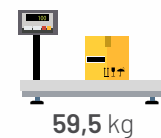

PUZZLE CORNER SET