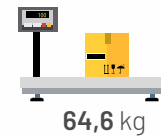

PLUS SOFA SET

PLUS SOFA SET

PLUS SOFA SET

PLUS SOFA SET

PLUS CORNER SET

CORNER BOX CONTENTS

POUF BOX CONTENTS

	Length	Height	Width
Corner	213	90	140
Pouf	63	48	63

PLUS CORNER SET

PLUS CORNER SET

PLUS CORNER SET

PLUS CORNER SET

CORNER BOX CONTENTS

SINGLE SOFA CONTENTS

	Length	Height	Width
Corner	213	90	140
Tekli	88	90	74

* Plywood