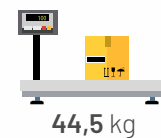

	Length	Height	Width	Bed Size
Triple	210	88	82	110*190

* "S" Spring

*Foam

Foam : Seat Cushion With 32 Dns Hr Foam
"S" Spring : Special Flexible Durale (S) Spring.

SMART
CONCEPT

RINKA SOFABED

SMART SOFABED

TRIPLE SOFA BOX CONTENTS

TRIPLE SOFA BOX CONTENTS

TRIPLE SOFA BOX CONTENTS

TRIPLE SOFA BOX CONTENTS

* "S" Spring

*Foam

Foam : Seat Cushion With 32 Dns Hr Foam
 "S" Spring : Special Flexible Durable (S) Spring.

	Length	Height	Width	Bed Size
Triple	192	94	80	110*190

SMART SOFABED

SMART SOFABED

SMART SOFABED

SMART SOFABED

SMART SOFA SET

	Length	Height	Width	Bed Size
Triple	192	94	80	110*190
Single	94	103	67	
Pouf	64	41	52	

*S" Spring

*Foam