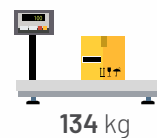

TRIPLE SOFA BOX CONTENTS

	Length	Height	Width	Bed Size
Triple	202	90	96	90*190

*Foam

Foam : Seat Cushion With 32 Dns Hr Foam

SIESTA SOFABED

40HC 84

TRUCK 100

0,79 m³

78 kg

SIESTA SOFABED

40HC 84

TRUCK 100

0,79 m³

78 kg

PLUS
CONCEPT

SIESTA SOFABED

40HC 84

TRUCK 100

0,79 m³

78 kg

PLUS SOFA SET

SINGLE SOFA BOX CONTENTS

DOUBLESOFA BOX CONTENTS

TRIPLESOFA BOX CONTENTS

* Plywood

* Pocket Spring

* "S" Spring

	Length	Height	Width
Triple	213	90	74
Double	150	90	74
Single	88	90	74

Plywood : Ply Pressed From Natural Sheets.
Pocket Spring : Technological Wonder Specially Packet Spiral Springs.
"S" Spring : Special Flexible Durale (S) Spring.