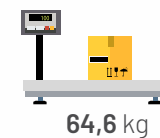

PLUS SOFA SET

PLUS SOFA SET

PLUS SOFA SET

PLUS SOFA SET

PLUS CORNER SET

CORNER BOX CONTENTS

POUF BOX CONTENTS

	Length	Height	Width
Corner	213	90	140
Pouf	63	48	63

PLUS CORNER SET

PLUS CORNER SET

PLUS CORNER SET

PLUS CORNER SET

CORNER BOX CONTENTS

SINGLE SOFA CONTENTS

	Length	Height	Width
Corner	213	90	140
Tekli	88	90	74

* Plywood