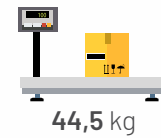

	Length	Height	Width	Bed Size
Triple	210	88	82	110*190

* "S" Spring

*Foam

Foam : Seat Cushion With 32 Dns Hr Foam
"S" Spring : Special Flexible Durale (S) Spring.

SMART
CONCEPT

RINKA SOFABED

SMART SOFABED

TRIPLE SOFA BOX CONTENTS