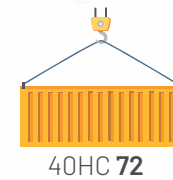

PLUS CORNER SET

PLUS CORNER SET