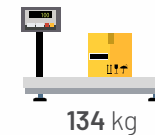

* Plywood

* Pocket Spring

* "S" Spring

	Length	Height	Width
Triple	213	90	74
Double	150	90	74
Single	88	90	74

Plywood : Ply Pressed From Natural Sheets.
Pocket Spring : Technological Wonder Specially Packet Spiral Springs.
"S" Spring : Special Flexible Durale (S) Spring.

PLUS SOFA SET

PLUS SOFA SET

PLUS SOFA SET

PLUS SOFA SET

PLUS CORNER SET

CORNER BOX CONTENTS

POUF BOX CONTENTS

	Length	Height	Width
Corner	213	90	140
Pouf	63	48	63