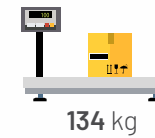

78 kg

SIESTA SOFABED

40HC 84

TRUCK 100

0,79 m³

78 kg

PLUS
CONCEPT

SIESTA SOFABED

40HC 84

TRUCK 100

0,79 m³

78 kg

PLUS SOFA SET

SINGLE SOFA BOX CONTENTS

DOUBLESOFA BOX CONTENTS

TRIPLESOFA BOX CONTENTS

* Plywood

* Pocket Spring

* "S" Spring

	Length	Height	Width
Triple	213	90	74
Double	150	90	74
Single	88	90	74

Plywood : Ply Pressed From Natural Sheets.
Pocket Spring : Technological Wonder Specially Packet Spiral Springs.
"S" Spring : Special Flexible Durale (S) Spring.

PLUS SOFA SET

PLUS SOFA SET

PLUS SOFA SET

PLUS SOFA SET

PLUS CORNER SET

CORNER BOX CONTENTS

POUF BOX CONTENTS

	Length	Height	Width
Corner	213	90	140
Pouf	63	48	63