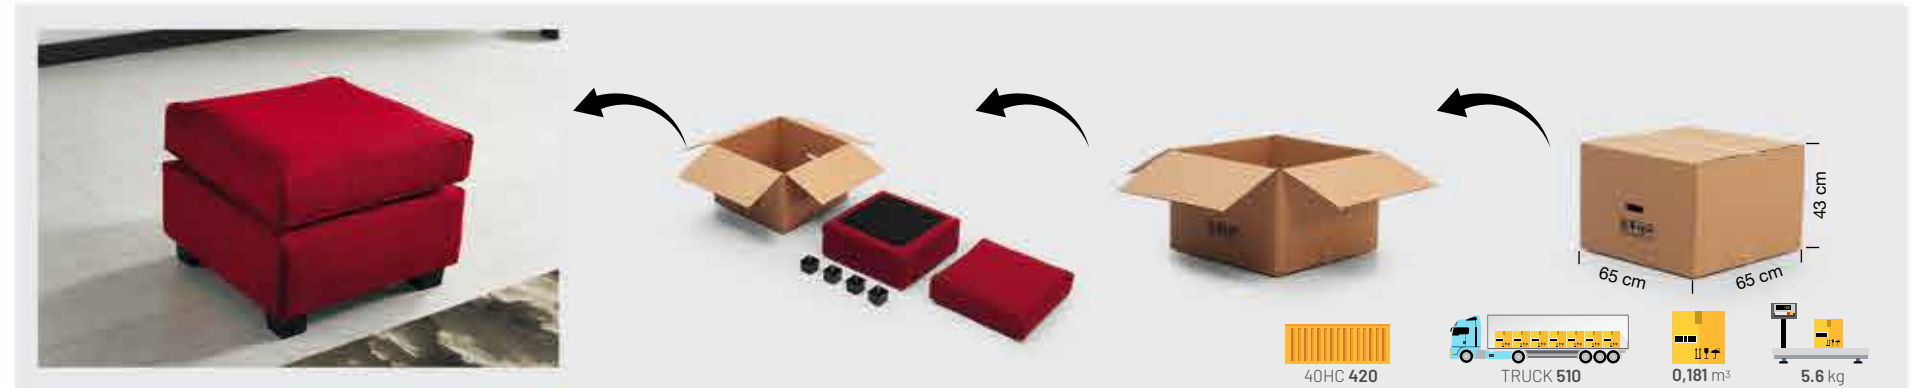

PLUS SOFA SET

PLUS SOFA SET

PLUS SOFA SET

PLUS SOFA SET

PLUS CORNER SET

CORNER BOX CONTENTS

POUF BOX CONTENTS

	Length	Height	Width
Corner	213	90	140
Pouf	63	48	63