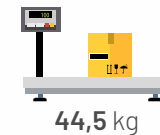

SMART SOFABED

SMART SOFABED

SMART SOFABED

SMART SOFABED

SMART SOFA SET

	Length	Height	Width	Bed Size
Triple	192	94	80	110*190
Single	94	103	67	
Pouf	64	41	52	

*S" Spring

*Foam

TRUCK 240

3.368 m³

71.4 kg

SIESTA SOFABED

SMART SOFA SET

SIESTA SOFABED

TRIPLE SOFA BOX CONTENTS

TRIPLE SOFA BOX CONTENTS