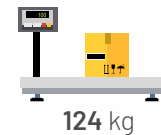

HAPPY SOFA SET

HAPPY SOFA SET