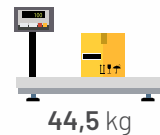

SMART SOFABED

SMART SOFABED

SMART SOFABED

SMART SOFABED

SMART SOFA SET

	Length	Height	Width	Bed Size
Triple	192	94	80	110*190
Single	94	103	67	
Pouf	64	41	52	

*S" Spring

*Foam

TRUCK 240

3.368 m³

71.4 kg

SIESTA SOFABED

SMART SOFA SET

SIESTA SOFABED

TRIPLE SOFA BOX CONTENTS

TRIPLE SOFA BOX CONTENTS