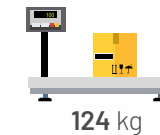

HAPPY SOFA SET

HAPPY SOFA SET