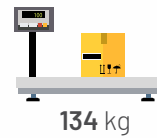

78 kg

SIESTA SOFABED

40HC 84

TRUCK 100

0,79 m³

78 kg

PLUS
CONCEPT

SIESTA SOFABED

40HC 84

TRUCK 100

0,79 m³

78 kg

PLUS SOFA SET

SINGLE SOFA BOX CONTENTS

DOUBLESOFA BOX CONTENTS

TRIPLESOFA BOX CONTENTS

* Plywood

* Pocket Spring

* "S" Spring

	Length	Height	Width
Triple	213	90	74
Double	150	90	74
Single	88	90	74

Plywood : Ply Pressed From Natural Sheets.
Pocket Spring : Technological Wonder Specially Packet Spiral Springs.
"S" Spring : Special Flexible Durale (S) Spring.

PLUS SOFA SET

PLUS SOFA SET

PLUS SOFA SET

PLUS SOFA SET

PLUS CORNER SET

CORNER BOX CONTENTS

POUF BOX CONTENTS

	Length	Height	Width
Corner	213	90	140
Pouf	63	48	63