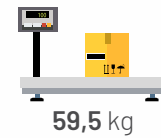

PUZZLE CORNER SET

CORNER SET BOX CONTENTS

CORNER SET & POUF BOX CONTENTS

POUF BOX CONTENTS

	Length	Height	Width	Bed Size
Corner	230	88	140	140*214
Pouf	140	40	70	

Plywood : Ply Pressed From Natural Sheets.
"S" Spring : Special Flexible Durale (S) Spring.
Foam : Seat Cushion With 32 Dns Hr Foam