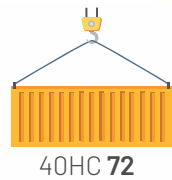

PLUS CORNER SET

PLUS CORNER SET