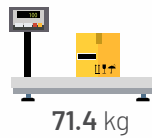

TRUCK 240

3.368 m³

71.4 kg

SIESTA SOFABED

SMART SOFA SET

SIESTA SOFABED

TRIPLE SOFA BOX CONTENTS

TRIPLE SOFA BOX CONTENTS

TRIPLE SOFA BOX CONTENTS

	Length	Height	Width	Bed Size
Triple	202	90	96	90*190

*Foam

Foam : Seat Cushion With 32 Dns Hr Foam

SIESTA SOFABED

40HC 84

TRUCK 100

0,79 m³

78 kg

SIESTA SOFABED

40HC 84

TRUCK 100

0,79 m³

78 kg

PLUS
CONCEPT

SIESTA SOFABED