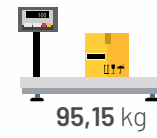

PLUS CORNER SET

PLUS CORNER SET

PLUS CORNER SET

PLUS CORNER SET

CORNER BOX CONTENTS

SINGLE SOFA CONTENTS

	Length	Height	Width
Corner	213	90	140
Tekli	88	90	74

* Plywood