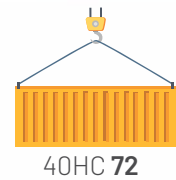

PLUS SOFA SET

PLUS SOFA SET

PLUS SOFA SET

PLUS SOFA SET

PLUS CORNER SET

CORNER BOX CONTENTS

POUF BOX CONTENTS

	Length	Height	Width
Corner	213	90	140
Pouf	63	48	63