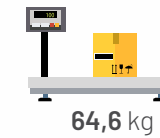

PLUS CORNER SET

PLUS CORNER SET

PLUS CORNER SET

PLUS CORNER SET

CORNER BOX CONTENTS

SINGLE SOFA CONTENTS

	Length	Height	Width
Corner	213	90	140
Tekli	88	90	74

* Plywood