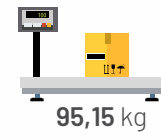

PLUS CORNER SET

PLUS CORNER SET

PLUS CORNER SET

PLUS POUF

PUZZLE CORNER SET

	Length	Height	Width
Pouf	63	48	63

* Plywood

* Pocket Spring