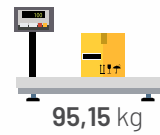

PLUS CORNER SET

PLUS CORNER SET

PLUS CORNER SET

PLUS POUF

PUZZLE CORNER SET

	Length	Height	Width
Pouf	63	48	63

* Plywood

* Pocket Spring