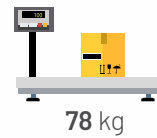

TRUCK 240

3.368 m³

71.4 kg

SIESTA SOFABED

SMART SOFA SET

SIESTA SOFABED

TRIPLE SOFA BOX CONTENTS

TRIPLE SOFA BOX CONTENTS

TRIPLE SOFA BOX CONTENTS

	Length	Height	Width	Bed Size
Triple	202	90	96	90*190

*Foam

Foam : Seat Cushion With 32 Dns Hr Foam

SIESTA SOFABED

40HC 84

TRUCK 100

0,79 m³

78 kg

SIESTA SOFABED

40HC 84

TRUCK 100

0,79 m³

78 kg

PLUS
CONCEPT

SIESTA SOFABED