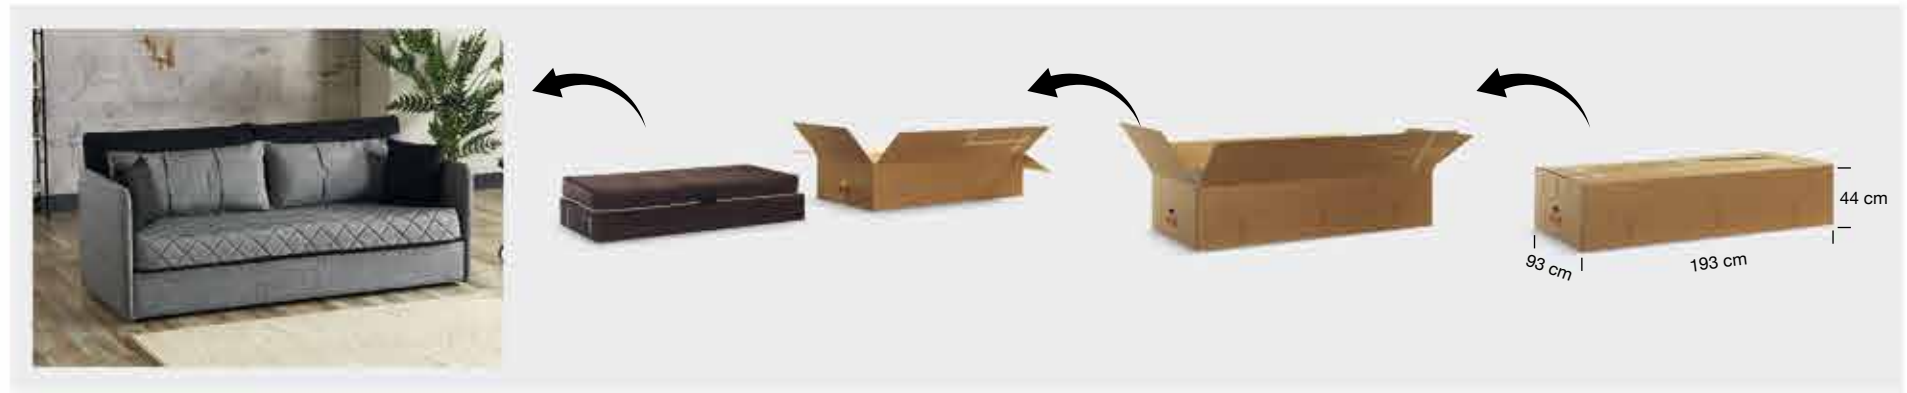

TRIPLE SOFA BOX CONTENTS

	Length	Height	Width	Bed Size
Triple	202	90	96	90*190

*Foam

Foam : Seat Cushion With 32 Dns Hr Foam