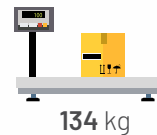

78 kg

SIESTA SOFABED

40HC 84

TRUCK 100

0,79 m³

78 kg

PLUS
CONCEPT

SIESTA SOFABED

40HC 84

TRUCK 100

0,79 m³

78 kg

PLUS SOFA SET

SINGLE SOFA BOX CONTENTS

DOUBLESOFA BOX CONTENTS

TRIPLESOFA BOX CONTENTS

* Plywood

* Pocket Spring

* "S" Spring

	Length	Height	Width
Triple	213	90	74
Double	150	90	74
Single	88	90	74

Plywood : Ply Pressed From Natural Sheets.
Pocket Spring : Technological Wonder Specially Packet Spiral Springs.
"S" Spring : Special Flexible Durale (S) Spring.

PLUS SOFA SET

PLUS SOFA SET

PLUS SOFA SET

PLUS SOFA SET

PLUS CORNER SET

CORNER BOX CONTENTS

POUF BOX CONTENTS

	Length	Height	Width
Corner	213	90	140
Pouf	63	48	63