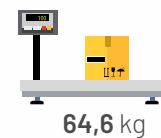

PLUS SOFA SET

PLUS SOFA SET

PLUS SOFA SET

PLUS SOFA SET

PLUS CORNER SET

CORNER BOX CONTENTS

POUF BOX CONTENTS

	Length	Height	Width
Corner	213	90	140
Pouf	63	48	63