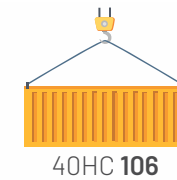

PUZZLE CORNER SET

PUZZLE CORNER SET