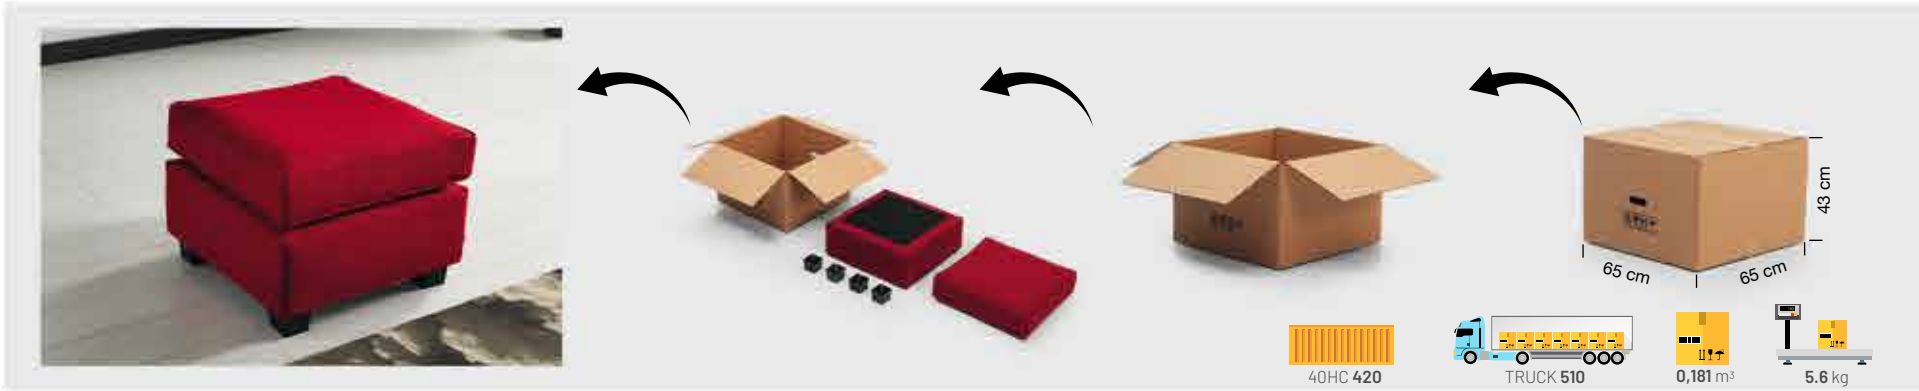

PLUS CORNER SET

PLUS CORNER SET

PLUS CORNER SET

PLUS POUF

PUZZLE CORNER SET

	Length	Height	Width
Pouf	63	48	63

* Plywood

* Pocket Spring