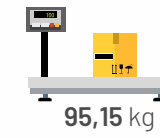

PLUS CORNER SET

PLUS CORNER SET

PLUS CORNER SET

PLUS POUF

PUZZLE CORNER SET

	Length	Height	Width
Pouf	63	48	63

* Plywood

* Pocket Spring