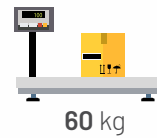

RINKA SOFABED

TRIPLE SOFA BOX CONTENTS

TRIPLE SOFA BOX CONTENTS

	Length	Height	Width	Bed Size
Triple	210	88	82	110*190

Foam : Seat Cushion With 32 Dns Hr Foam
"S" Spring : Special Flexible Durale (S) Spring.