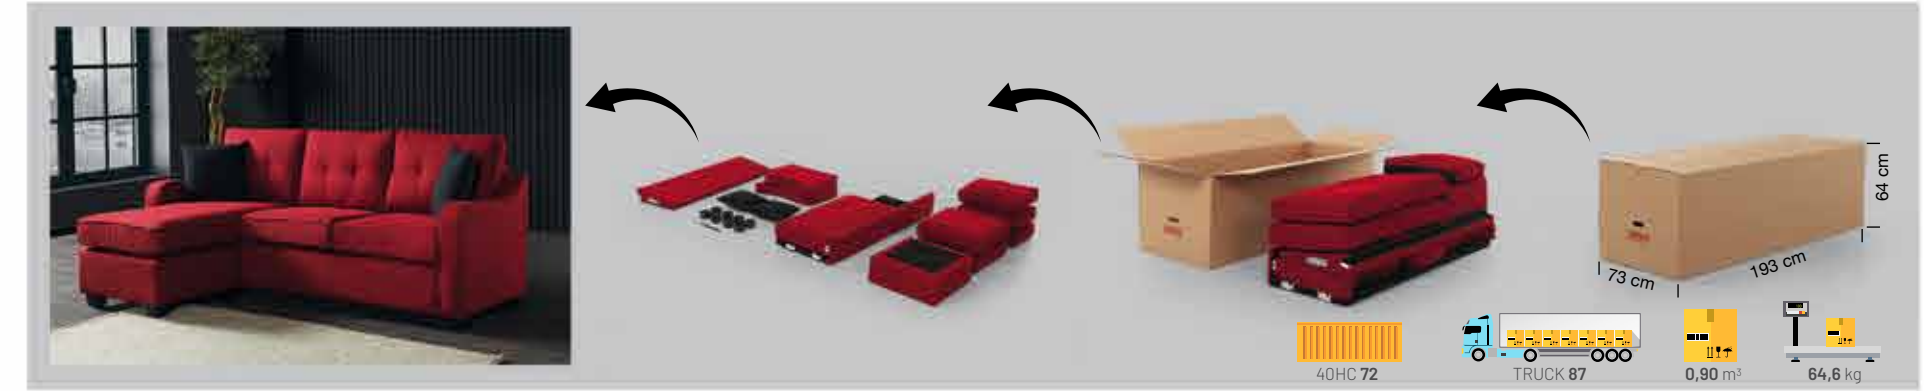

PLUS CORNER SET

PLUS CORNER SET

PLUS CORNER SET

PLUS CORNER SET

CORNER BOX CONTENTS

SINGLE SOFA CONTENTS

	Length	Height	Width
Corner	213	90	140
Tekli	88	90	74

* Plywood