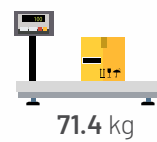

	Length	Height	Width	Bed Size
Triple	210	88	82	110*190

* "S" Spring

*Foam

Foam : Seat Cushion With 32 Dns Hr Foam
"S" Spring : Special Flexible Durale (S) Spring.

SMART
CONCEPT

RINKA SOFABED

SMART SOFABED

TRIPLE SOFA BOX CONTENTS

SMART SOFABED

SMART SOFABED

SMART SOFABED

SMART SOFABED

SMART SOFA SET

	Length	Height	Width	Bed Size
Triple	192	94	80	110*190
Single	94	103	67	
Pouf	64	41	52	

*S" Spring

*Foam

TRUCK 240

3.368 m³

71.4 kg

SIESTA SOFABED

SMART SOFA SET

SIESTA SOFABED

TRIPLE SOFA BOX CONTENTS

TRIPLE SOFA BOX CONTENTS